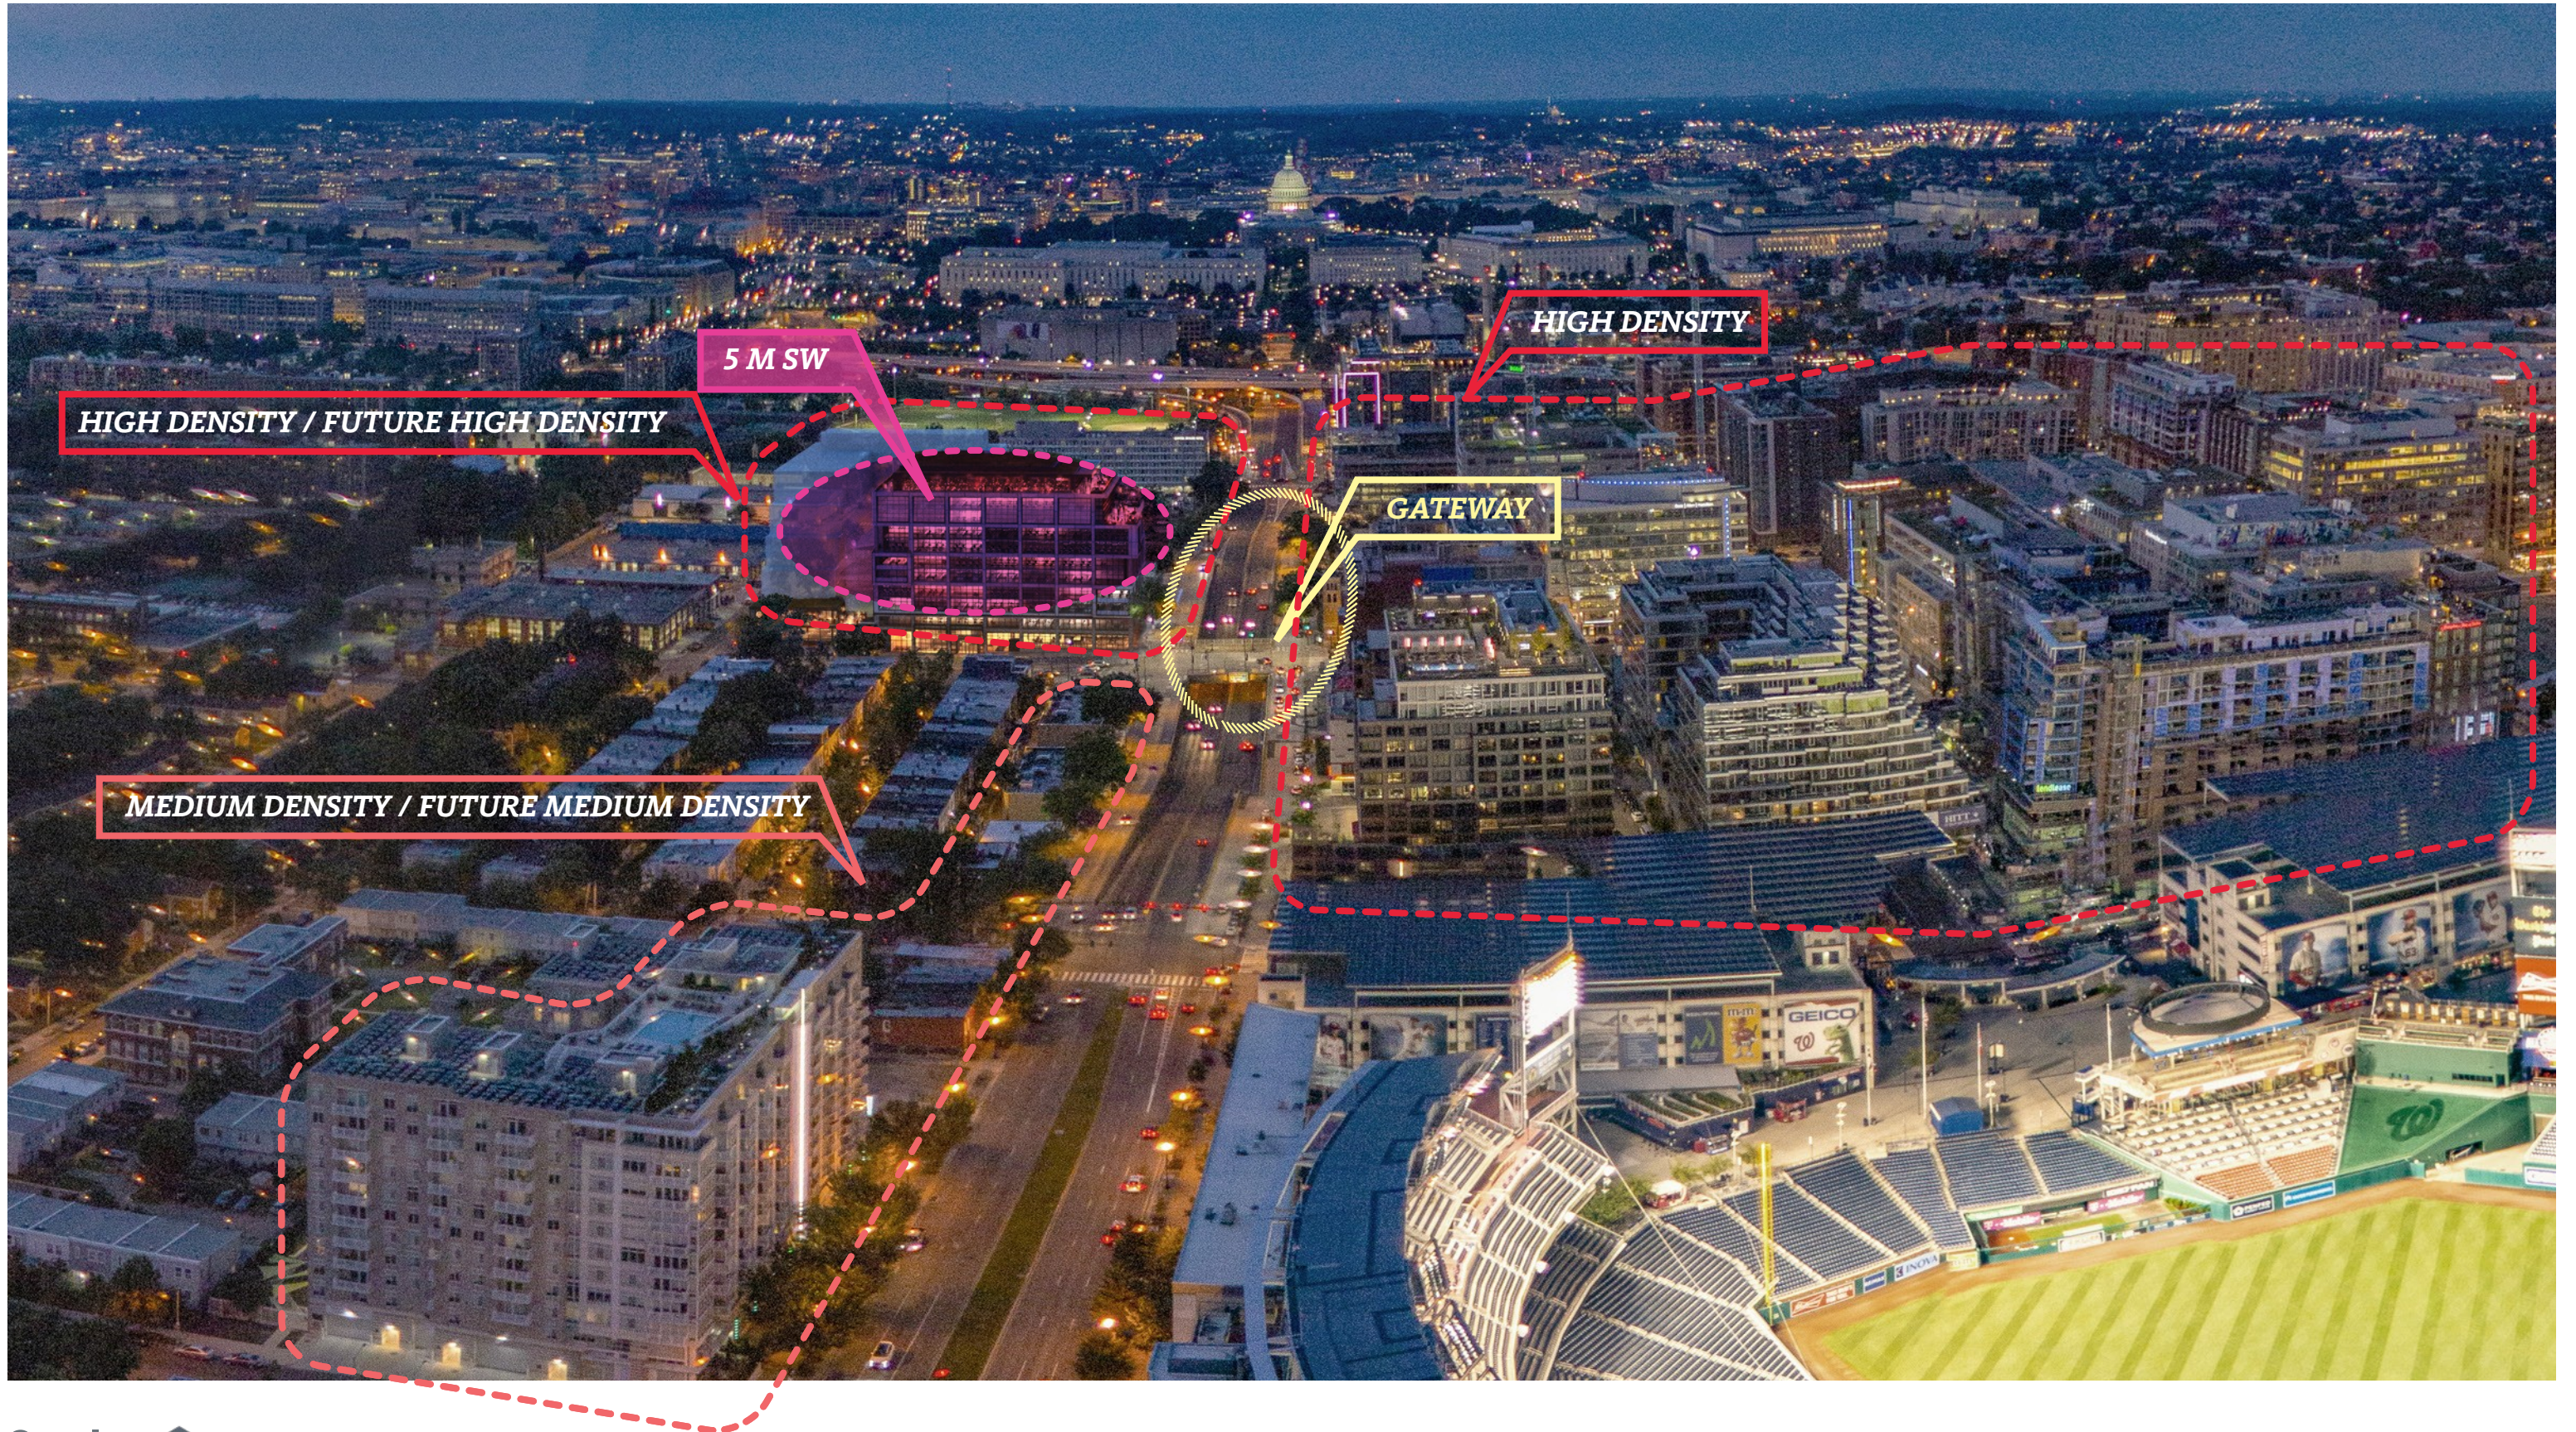

SECTION 1

SITE ANALYSIS

Site Overview - Aerial

Site Overview - Aerial

SECTION 2

CONTEXT & CONCEPT

Concept Diagram

Industrial Building (DC)

C3 Office Gensler (Culver City, CA)

Neighborhood Gateway IMMEDIATE CONTEXT

Exterior Materials

IMMEDIATE CONTEXT